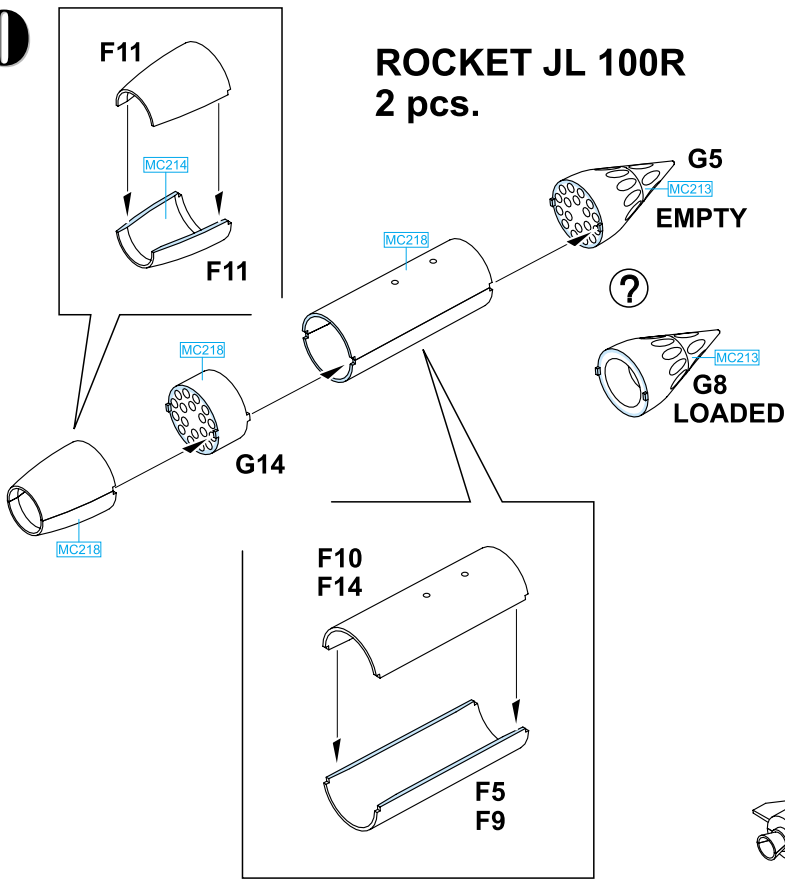

ROCKET JL 100R 2 pcs.

MATRA 530C,K

MATRA ATM-9D 2 pcs.

MATRA 530E, M

AIM-9D SIDEWINDER 2 pcs.

EXTERNAL FUEL TANK- 625I 2 pcs.

EXTERNAL FUEL TANK- 500I 2 pcs.