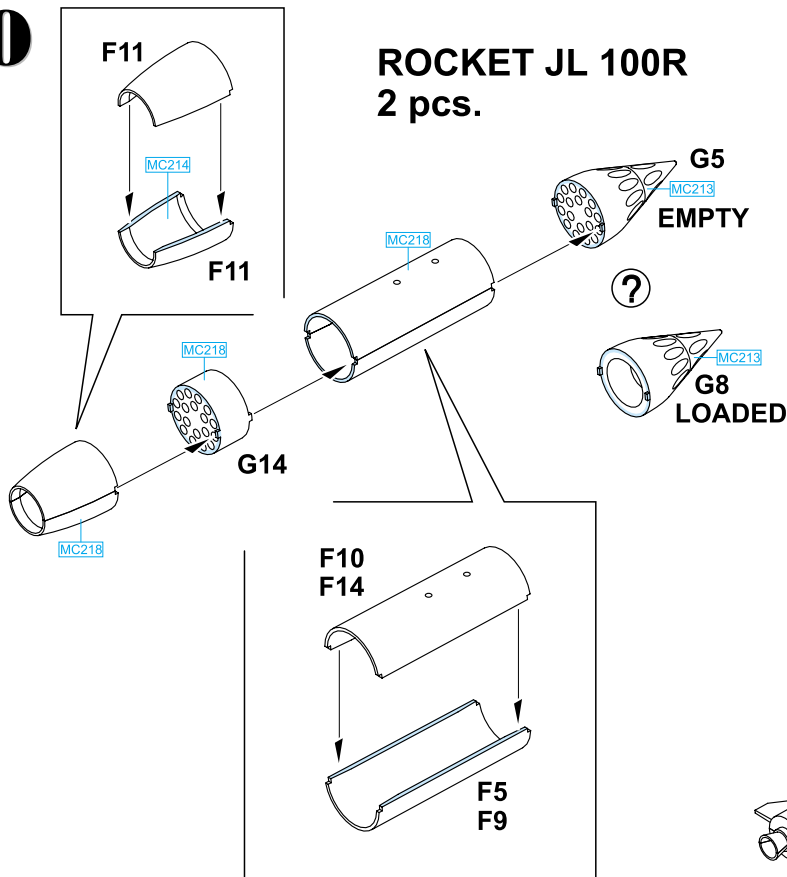

ROCKET JL 100R 2 pcs.

MATRA 530C,K

MATRA ATM-9D 2 pcs.

MATRA 530E, M

AIM-9D SIDEWINDER 2 pcs.

EXTERNAL FUEL TANK- 625I 2 pcs.

EXTERNAL FUEL TANK- 500I 2 pcs.